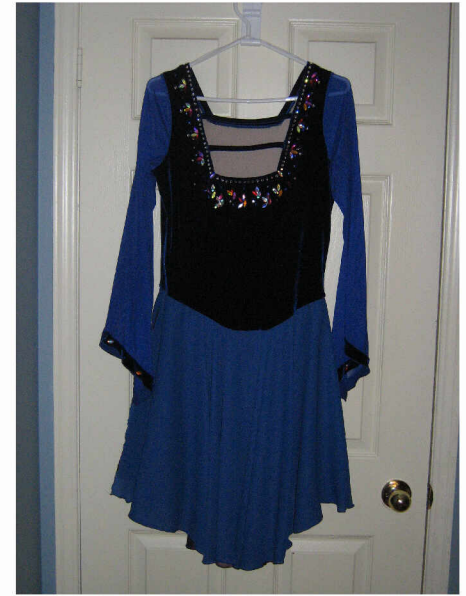

Adult Synchro Dresses for Sale

The Edge Expressions Masters Synchronized Skating Team of Oshawa has 19-20 adult-sized dresses for sale for next season.

Sizes range from small to XXL

Stretch velvet (dark royal blue) body suit with lower back and stretch netting sleeves (lighter royal blue)

Very 'forgiving' and comfortable fit

Multi-coloured jewels decorate neckline, back and bottom of sleeves

Full blue chiffon above-the-knee skirt (longer back)

Each dress has a unique colour for the underskirt (dresses were used to skate to music from Joseph and the Amazing Technicolor Dreamcoat)